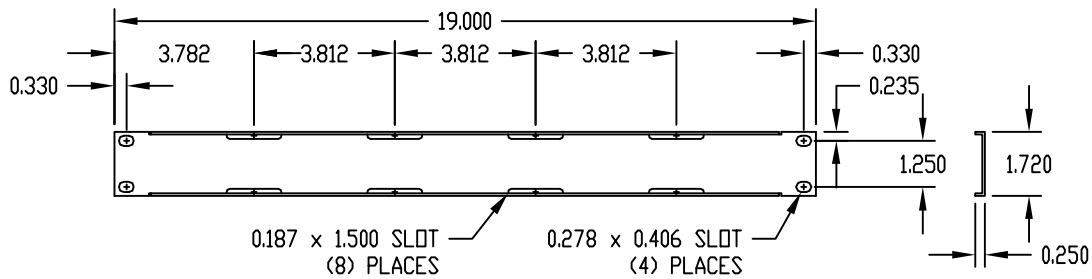

PART NAME CABLE MANAGEMENT PANEL 1U x 19"

PART No.

CM-2201

MATERIAL:

PANEL _____ 16 GA. STEEL
STRAPS _____ VELCRO

FINISH:

PANEL _____ SMOOTH BLACK
STRAPS _____ BLACK

SUPPLIED WITH FOUR (4) #10-32 x 5/8 LG. SCREWS
& FOUR (4) #12-24 x 1/2 LG. SCREWS FOR MOUNTING.

SUPPLIED WITH FOUR (4) VELCRO STRAPS.

PART NAME CABLE MANAGEMENT PANEL 1U x 23"

PART No.

CM-2202

MATERIAL:

PANEL _____ 16 GA. STEEL
STRAPS _____ VELCRO

FINISH:

PANEL _____ SMOOTH BLACK
STRAPS _____ BLACK

SUPPLIED WITH FOUR (4) #10-32 x 5/8 LG. SCREWS
& FOUR (4) #12-24 x 1/2 LG. SCREWS FOR MOUNTING.

SUPPLIED WITH FIVE (5) VELCRO STRAPS.