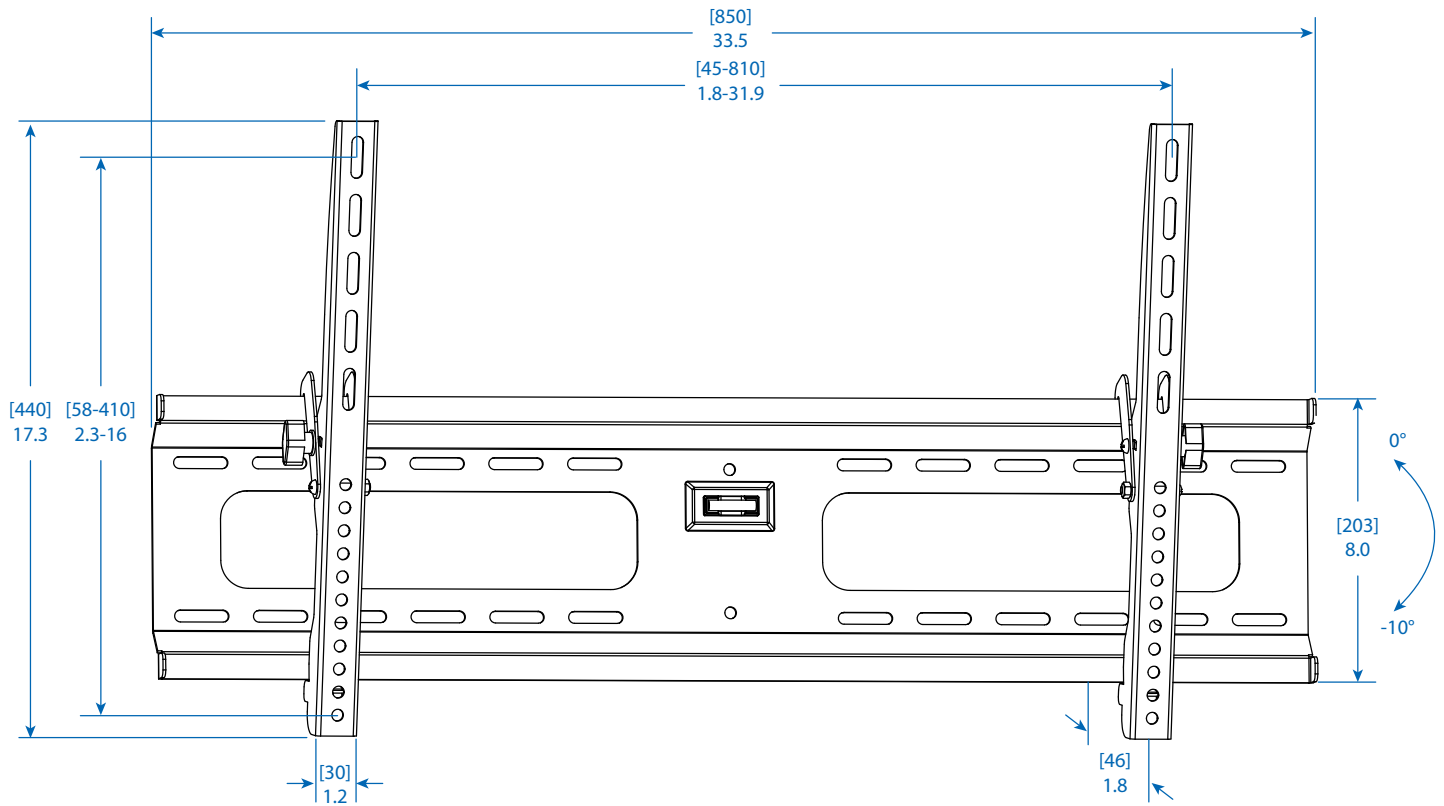

# DWT3780XUL

Heavy-Duty Tilt Wall Mount for 37" to 80" Flat or Curved Screens

Tested in accordance with UL Standard 2442

Dimensions: [mm] INCHES

Tripp Lite has a policy of continuous improvement. Specifications are subject to change without notice.