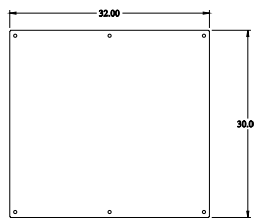

CONTROL PANEL B-B

PART No. 1472-36
 for more information visit
www.hammfg.com
 Data subject to change without notice
 Isometric drawing Not to Scale

TOP VIEW

ISOMETRIC VIEW

BACK VIEW

LEFT SIDE VIEW

FRONT VIEW

RIGHT SIDE VIEW

INNER PANEL

BOTTOM VIEW