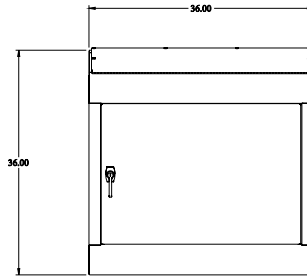

CONTROL PANEL B-B

PART No. 1472-36
 for more information visit
www.hammfg.com
 Data subject to change without notice
 Isometric drawing Not to Scale

TOP VIEW

ISOMETRIC VIEW

BACK VIEW

LEFT SIDE VIEW

FRONT VIEW

RIGHT SIDE VIEW

INNER PANEL

BOTTOM VIEW