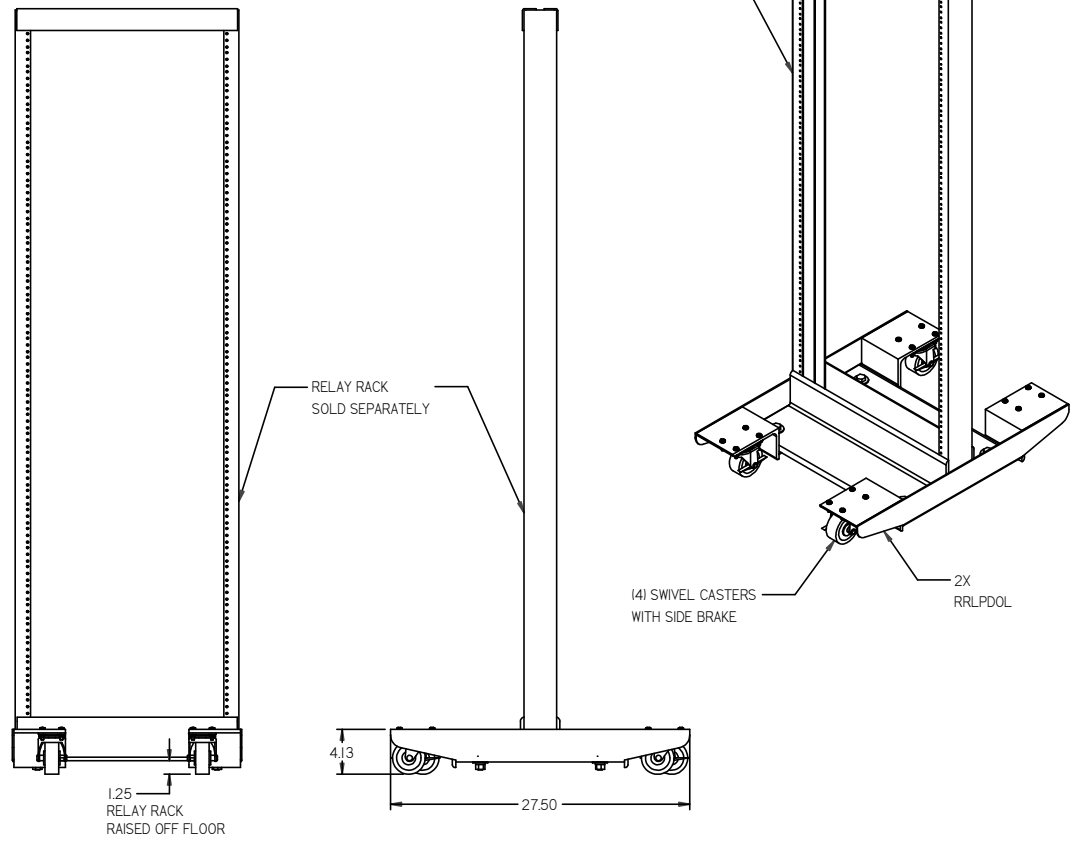

PART No. RRLPDOL
 for more information visit
www.hammfg.com
 Data subject to change without notice
 Isometric drawing Not to Scale

LOW PROFILE TRANSPORTATION BASE FOR DNRR
 HEAVY DUTY AND RRAL ALUMINUM RELAY RACKS
 MAX. WEIGHT LOAD: 1080 lbs

RRLPDOL SHOWN INSTALLED
 ON A RELAY RACK