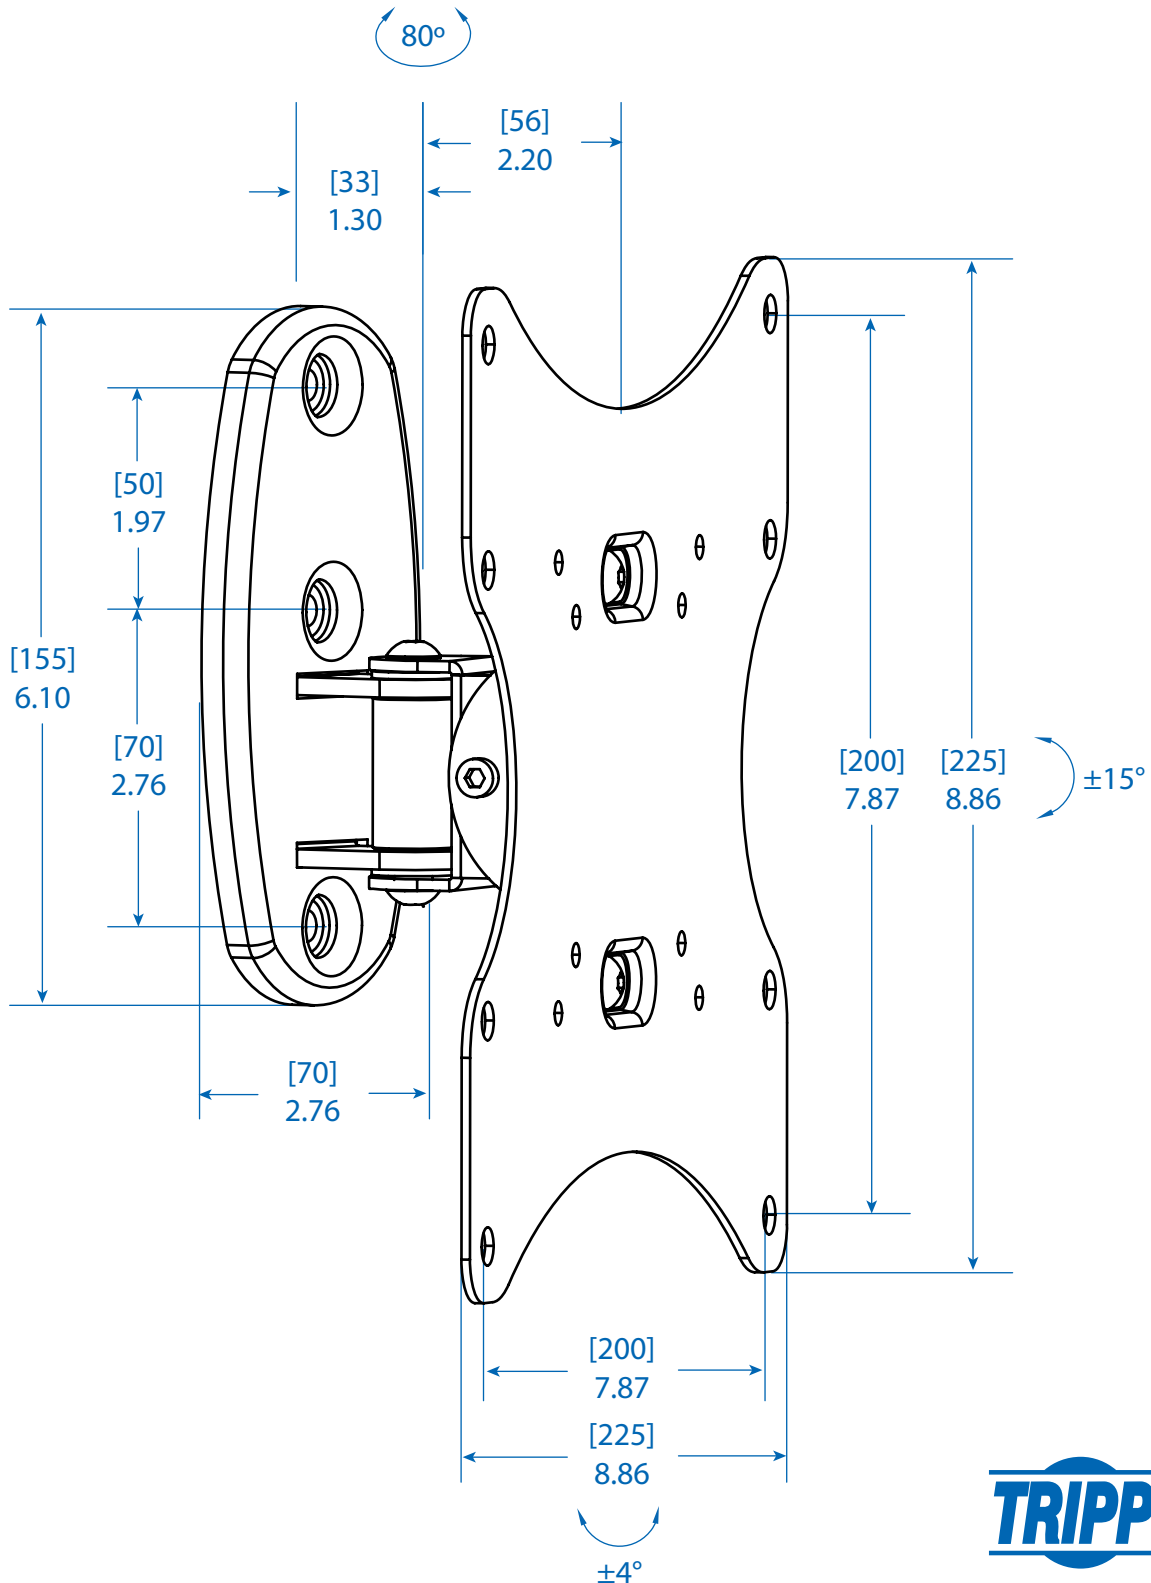

MODEL:

DWM1742MN

Swivel/Tilt Wall Mount for 17" to 42" Displays

Dimensions: [mm] INCHES

Tripp Lite has a policy of continuous improvement. Specifications are subject to change without notice.

1111 W. 35th Street
Chicago, IL 60609 USA
773.869.1234
www.triplite.com