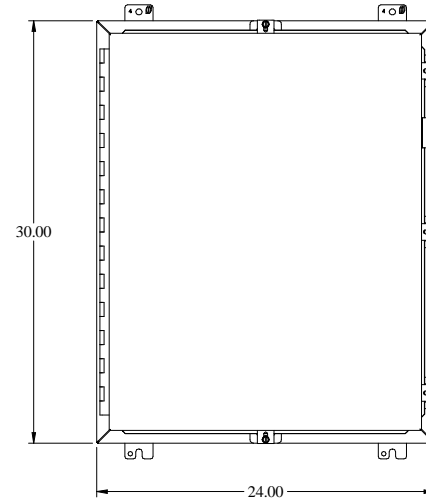

PART No. 1418N4SSK8

for more information visit
www.hammfg.com

Data subject to change without notice

Isometric drawing Not to Scale

TOP VIEW

ISOMETRIC VIEW

INNER PANEL

BACK VIEW

SIDE VIEW

FRONT VIEW

SIDE VIEW

BOTTOM VIEW