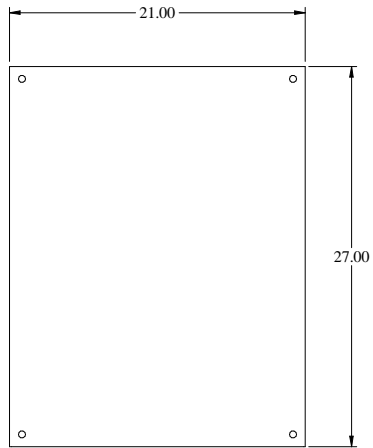

PART No. 1418N4SSK8

for more information visit
www.hammfg.com

Data subject to change without notice

Isometric drawing Not to Scale

TOP VIEW

ISOMETRIC VIEW

INNER PANEL

BACK VIEW

SIDE VIEW

FRONT VIEW

SIDE VIEW

BOTTOM VIEW