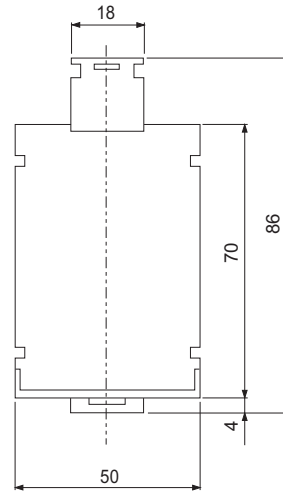

Din rail Attachment Plate

APPLICABLE TO MODEL

Din rail width : 35mm

Plate model	Model	screws for installation	
		Type	Qty
FD-A	R50A RMB30A, RMC30A	M3	2pcs
FD-B	MMC8A R10A, R15A, R25A RMB15A, RMC15A	M3	2pcs

EXTERNAL VIEW

(Unit : mm)

Model	L1	L2	L3
FD-A	165	174.5	178.6
FD-B	115	124.5	128.6

- * Material : SPCC
- * Thickness : 1.6
- * Tolerance : ±1
- * Weight : FD-A 290g max
FD-B 240g max

DIN RAIL ATTACHMENT MODEL : FD-SP