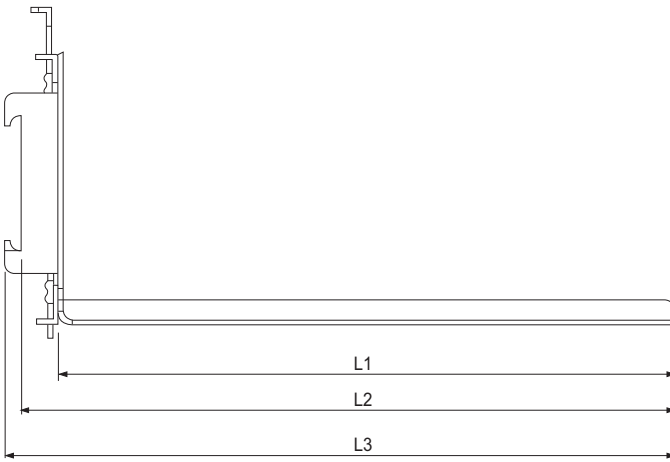

Din rail Attachment Plate

APPLICABLE TO MODEL

Din rail width : 35mm

Plate model	Model	screws for installation	
		Type	Qty
FD-A	R50A RMB30A, RMC30A	M3	2pcs
FD-B	MMC8A R10A, R15A, R25A RMB15A, RMC15A	M3	2pcs

EXTERNAL VIEW

(Unit : mm)

Model	L1	L2	L3
FD-A	165	174.5	178.6
FD-B	115	124.5	128.6

- * Material : SPCC
- * Thickness : 1.6
- * Tolerance : ±1
- * Weight : FD-A 290g max
FD-B 240g max

DIN RAIL ATTACHMENT MODEL : FD-SP