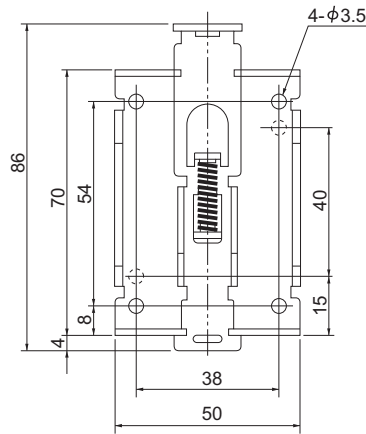

DIN RAIL ATTACHMENT MODEL : FD-SP

MOUNTING EXAMPLE